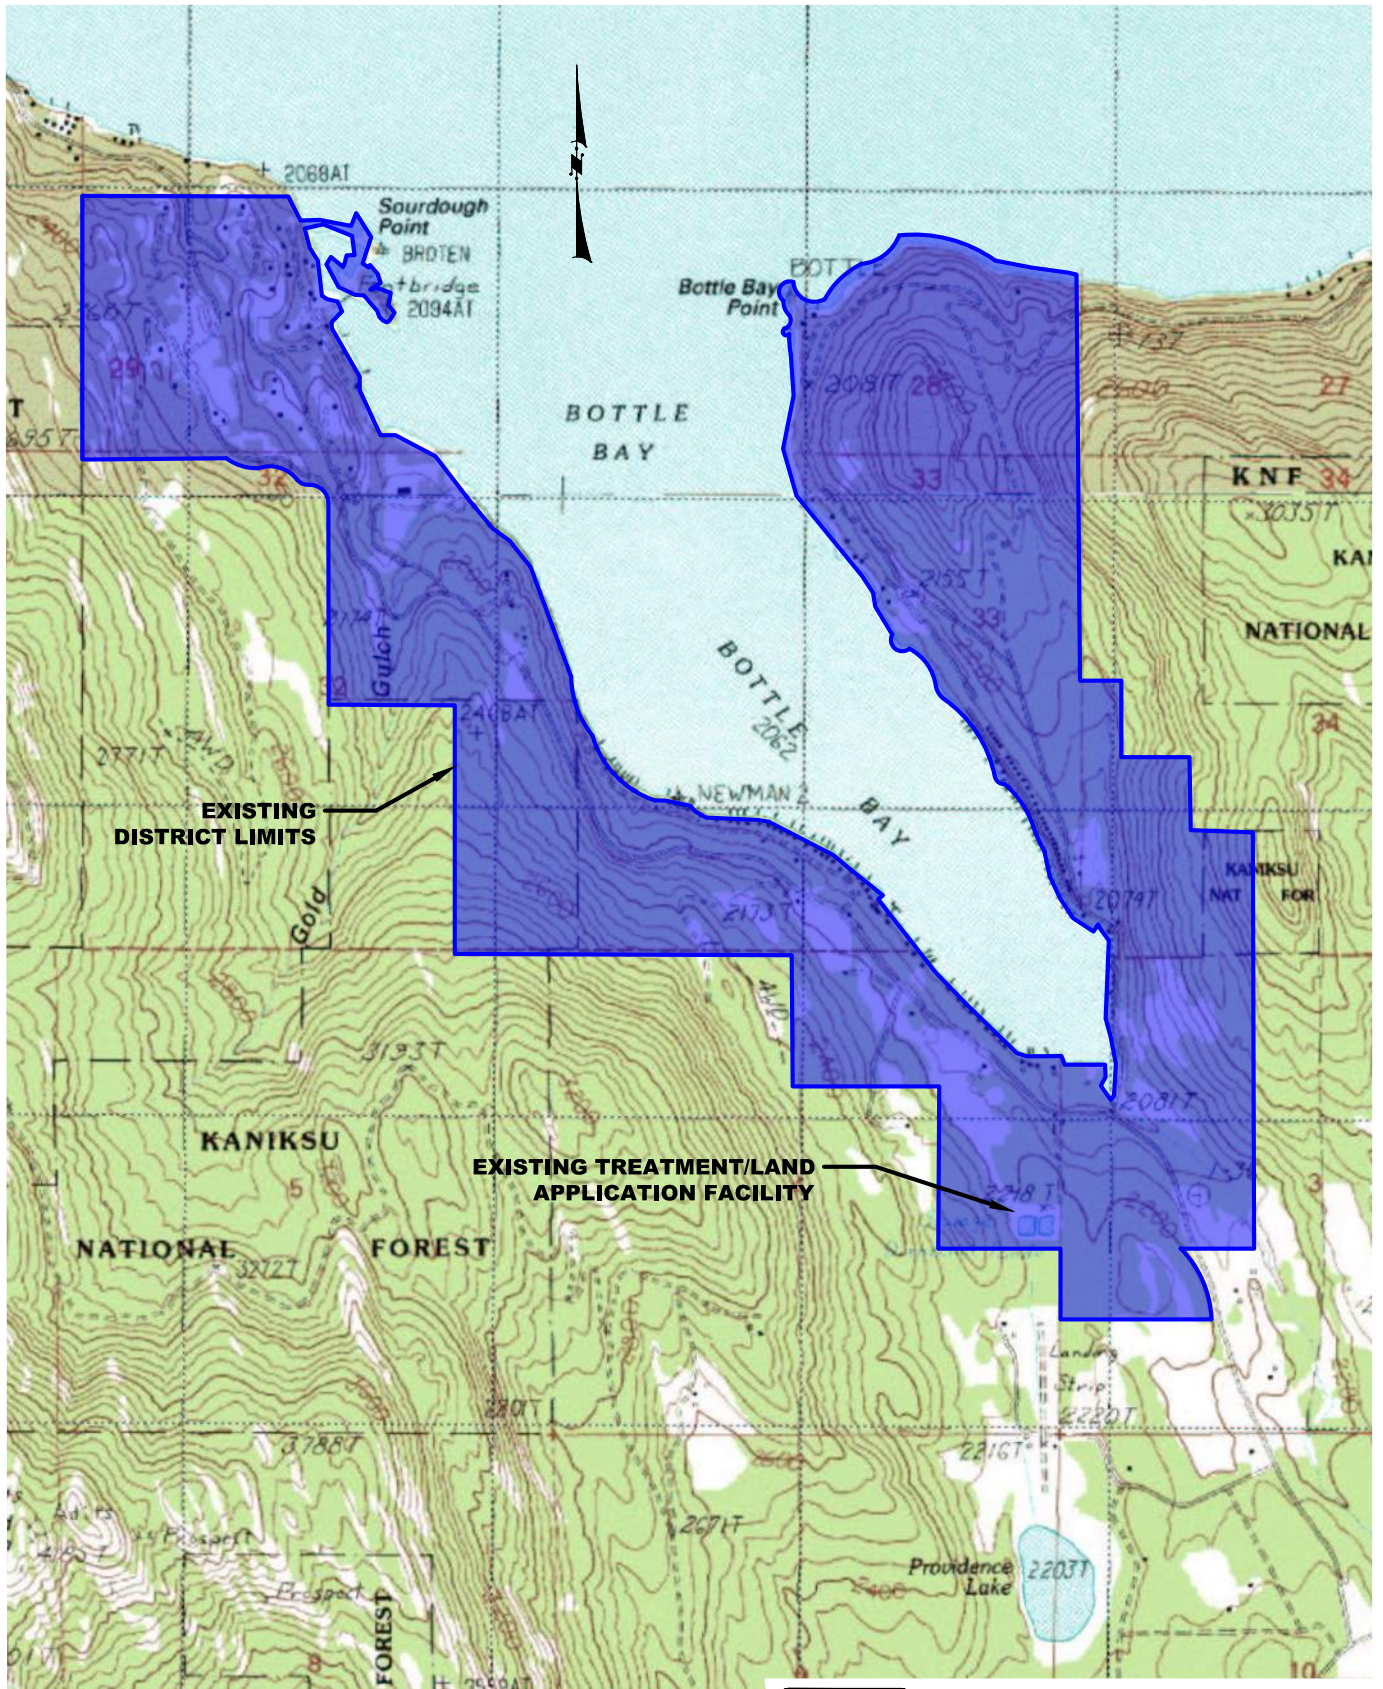

J:\07153\Acaddwg\Sheet\07153_CUP_Fig1_Vicinity.dwg, 6/4/2019 4:04:24 PM, Yimeng Wang, DWG To PDF.pc3

© 2019 T-O ENGINEERS. THIS INSTRUMENT IS THE PROPERTY OF T-O ENGINEERS. ANY REPRODUCTION, REUSE OR MODIFICATION OF THIS INSTRUMENT OR ITS CONTENTS WITHOUT SPECIFIC WRITTEN PERMISSION OF T-O ENGINEERS IS STRICTLY PROHIBITED.

FIGURE 1 VICINITY MAP

T-O ENGINEERS

WEST 280 PRAIRIE AVENUE
COEUR D'ALENE, IDAHO 83815-7710

PHONE: (208) 762-3644

FAX: (208) 762-3708

E-FILE: J:\07153\Sheets\O&M_Vicinity2

DATE: June 2019

JOB: 07153